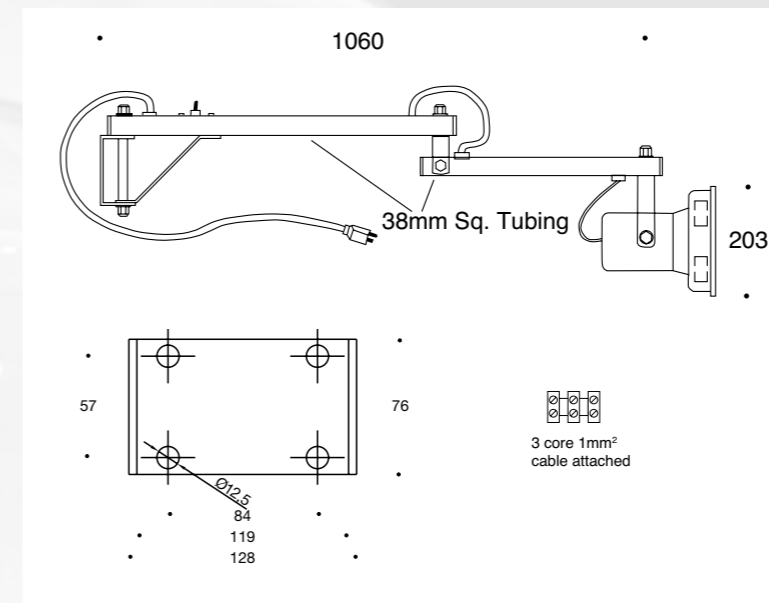

FEATURES

BODY

The body consists of an adjustable arm and lamp housing. The lamp housing is made from spun aluminium and accommodates a typical PAR-38 (120mm) lamp. The adjustable arm extends to 1060mm (42 inches) and is made from 38mm square steel tubing. Both are powder-coated in "Safety Yellow". All adjustable joints are fitted with heavy-duty zinc plated bolts, washers and lock nuts.

GEAR

No control gear is required when used with incandescent, halogen, CFLi, or self-ballasted mercury vapour PAR/reflector lamps (ie, BHR 160 type).

INSTALLATION & MAINTENANCE

The Docklite is supplied fully assembled with a flex cable (including a flat earth pin and plug) and zinc plated heavy-duty steel mounting bracket ready to be fixed to a wall. A switch is recessed into the fixture arm for ease of operation.

MEASUREMENTS

CODE	PRODUCT DESCRIPTION	WATTAGE	TYPE	LAMP	CONTROL GEAR	LIGHT DISTRIBUTION	REFLECTOR TYPE
251600	DOCKLITE D3 WITH 42" ARM (1060mm)	Up to 160W	SBMV or TH	BHR160W/RSP38 (also takes other PAR30 and PAR 38 types)	NONE REQUIRED	WIDE BEAM	USES REPLACEABLE REFLECTOR LAMPS